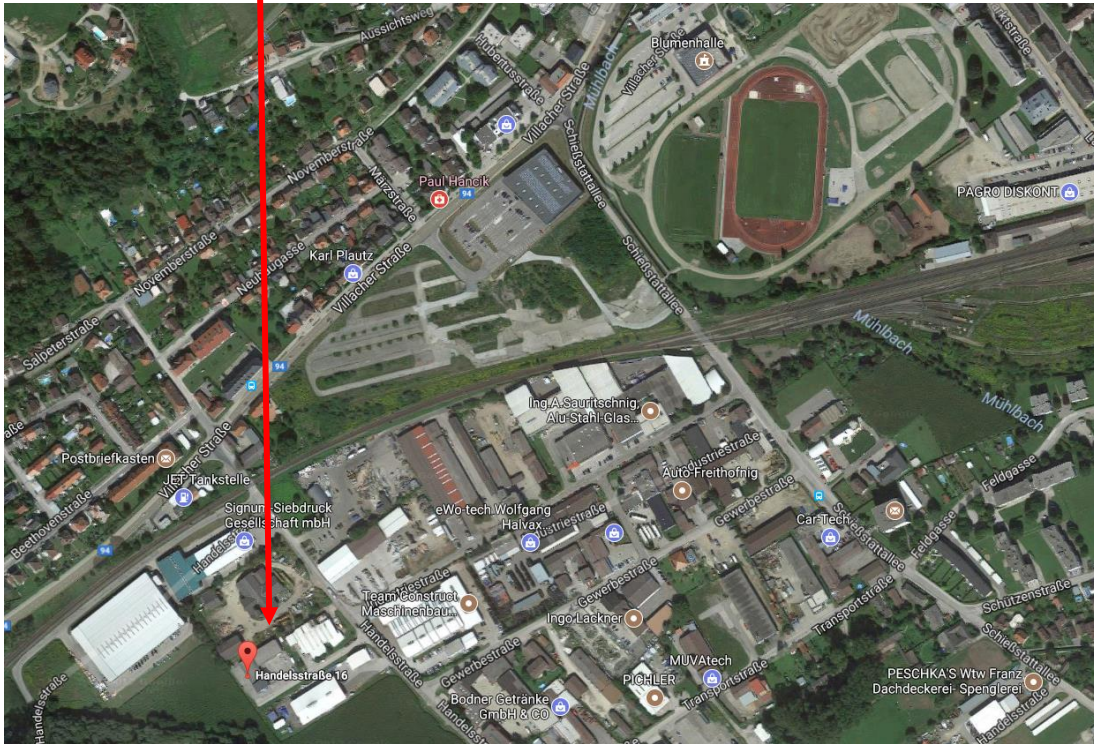

MTA Messtechnik GmbH

LOCATION

For your orientation you will find below a list of airports near our location – in accordance with their distance by car.

- Zurich, Switzerland 671 km
- Munich, Germany 405 km
- Vienna, Austria 348 km
- Venice, Italy 293 km
- Graz, Austria 148 km
- Ljubljana, Slovenia 121 km
- Klagenfurt, Austria 18 km

Kärnten Airport Klagenfurt, Taxi to MTA Messtechnik GmbH in St. Veit – approx. 18min. - available in front of the arrival terminal.

MTA Messtechnik GmbH
Handelsstraße 14-16
9300 St. Veit an der Glan

ATTENTION: When you search for Handelsstraße 14-16 Google Maps shows you the wrong branch (see blue markings).

COMING FROM KLAGENFURT

- Exit St. Veit South (OBI)
- Klagenfurter Straße direction to the center
- Turn left into Schützenstraße - before the railway crossing

- At the end of the Schützenstraße turn right – then turn left into the Transportstraße
- At the end of the Transportstraße turn right to the Handelsstraße
- After the company TC Maschinenbau turn left and follow the street to the end – you have reached MTA Messtechnik GmbH

COMING FROM FRIESACH

- 1. Exit St. Veit
- Friesacher Straße direction to the center – straight ahead – till you see a JET petrol station
- Before the JET petrol station turn left and pass the railway crossing
- Before the company TC Maschinenbau turn right and follow the street to the end – you have reached MTA Messtechnik GmbH