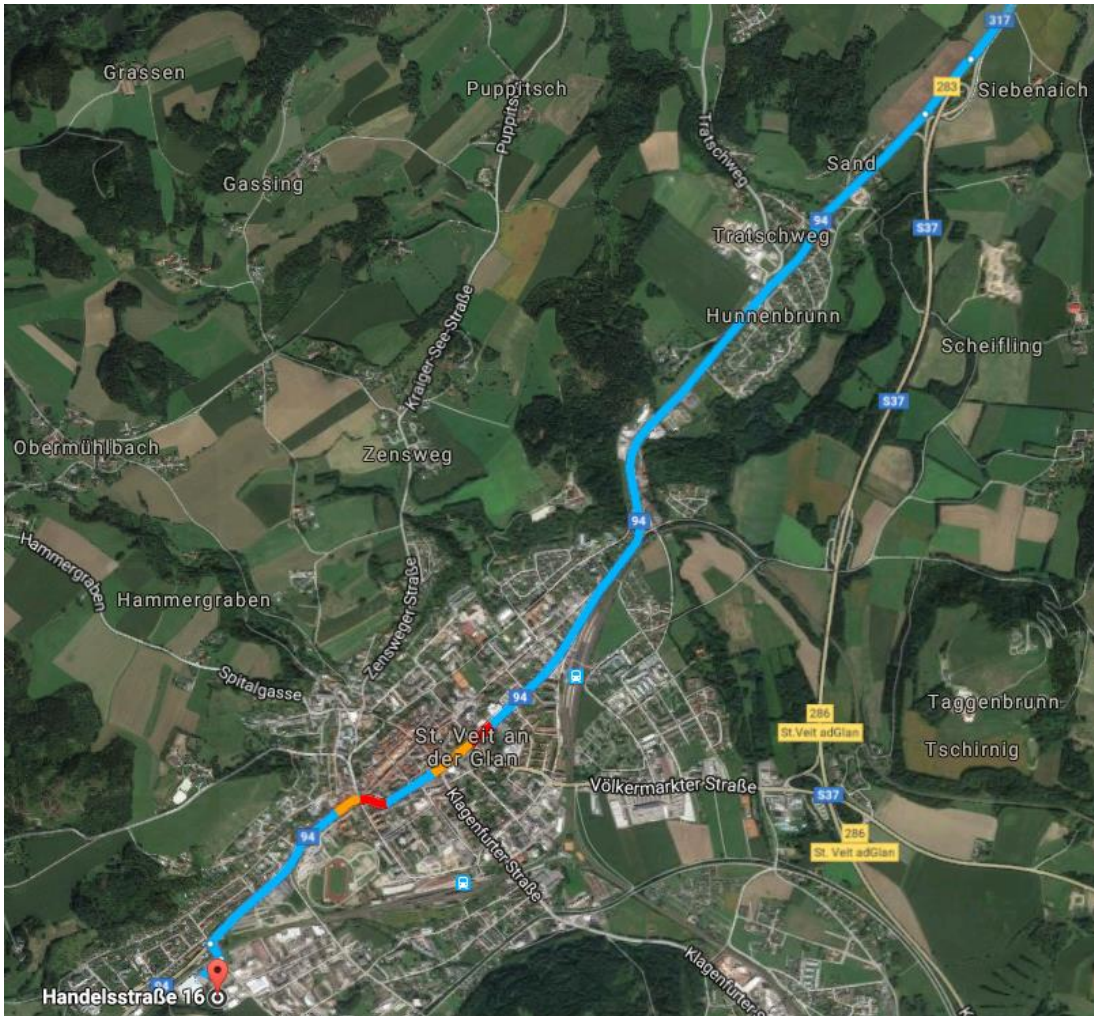

MTA Messtechnik GmbH

LOCATION

For your orientation you will find below a list of airports near our location – in accordance with their distance by car.

- Zurich, Switzerland 671 km
- Munich, Germany 405 km
- Vienna, Austria 348 km
- Venice, Italy 293 km
- Graz, Austria 148 km
- Ljubljana, Slovenia 121 km
- Klagenfurt, Austria 18 km

COMING FROM KLAGENFURT

- Exit St. Veit South (OBI)
- Klagenfurter Straße direction to the center
- Turn left into Schützenstraße - before the railway crossing

- At the end of the Schützenstraße turn right – then turn left into the Transportstraße
- At the end of the Transportstraße turn right to the Handelsstraße
- After the company TC Maschinenbau turn left and follow the street to the end – you have reached MTA Messtechnik GmbH

COMING FROM FRIESACH

- 1. Exit St. Veit
- Friesacher Straße direction to the center – straight ahead – till you see a JET petrol station
- Before the JET petrol station turn left and pass the railway crossing
- Before the company TC Maschinenbau turn right and follow the street to the end – you have reached MTA Messtechnik GmbH

COMING FROM LIEBENFELS/FELDKIRCHEN

- After the JET petrol station turn right and pass the railway crossing
- Before the company TC Maschinenbau turn right and follow the street to the end – you have reached MTA Messtechnik GmbH