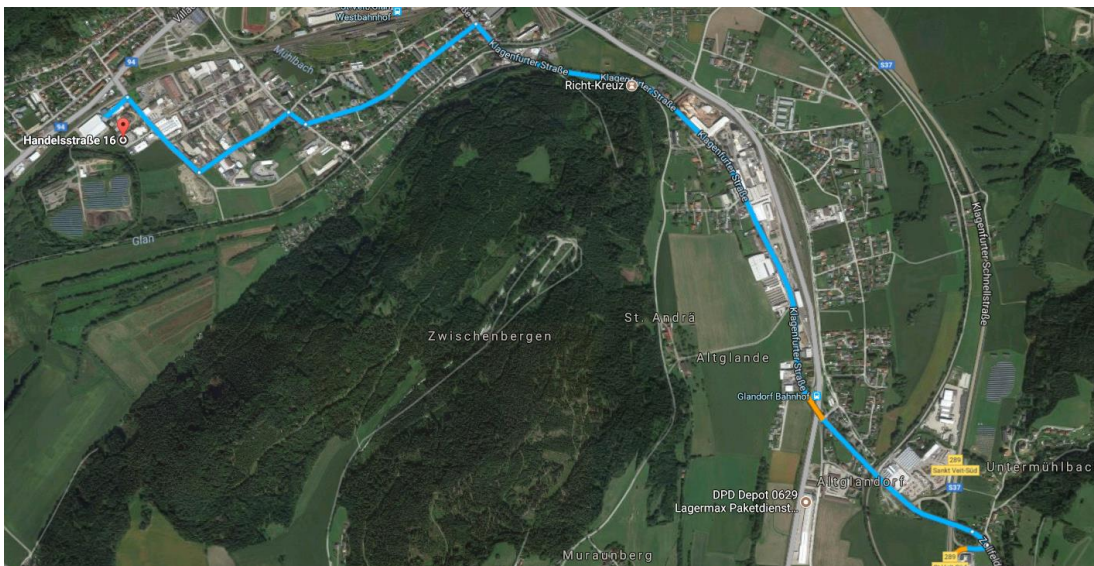

MTA Messtechnik GmbH

LOCATION

For your orientation you will find below a list of airports near our location – in accordance with their distance by car.

- Zurich, Switzerland 671 km
- Munich, Germany 405 km
- Vienna, Austria 348 km
- Venice, Italy 293 km
- Graz, Austria 148 km
- Ljubljana, Slovenia 121 km
- Klagenfurt, Austria 18 km

COMING FROM KLAGENFURT

- Exit St. Veit South (OBI)
- Klagenfurter Straße direction to the center
- Turn left into Schützenstraße - before the railway crossing

- At the end of the Schützenstraße turn right – then turn left into the Transportstraße
- At the end of the Transportstraße turn right to the Handelsstraße
- After the company TC Maschinenbau turn left and follow the street to the end – you have reached MTA Messtechnik GmbH

COMING FROM FRIESACH

- 1. Exit St. Veit
- Friesacher Straße direction to the center – straight ahead – till you see a JET petrol station
- Before the JET petrol station turn left and pass the railway crossing
- Before the company TC Maschinenbau turn right and follow the street to the end – you have reached MTA Messtechnik GmbH

COMING FROM LIEBENFELS/FELDKIRCHEN

- After the JET petrol station turn right and pass the railway crossing
- Before the company TC Maschinenbau turn right and follow the street to the end – you have reached MTA Messtechnik GmbH