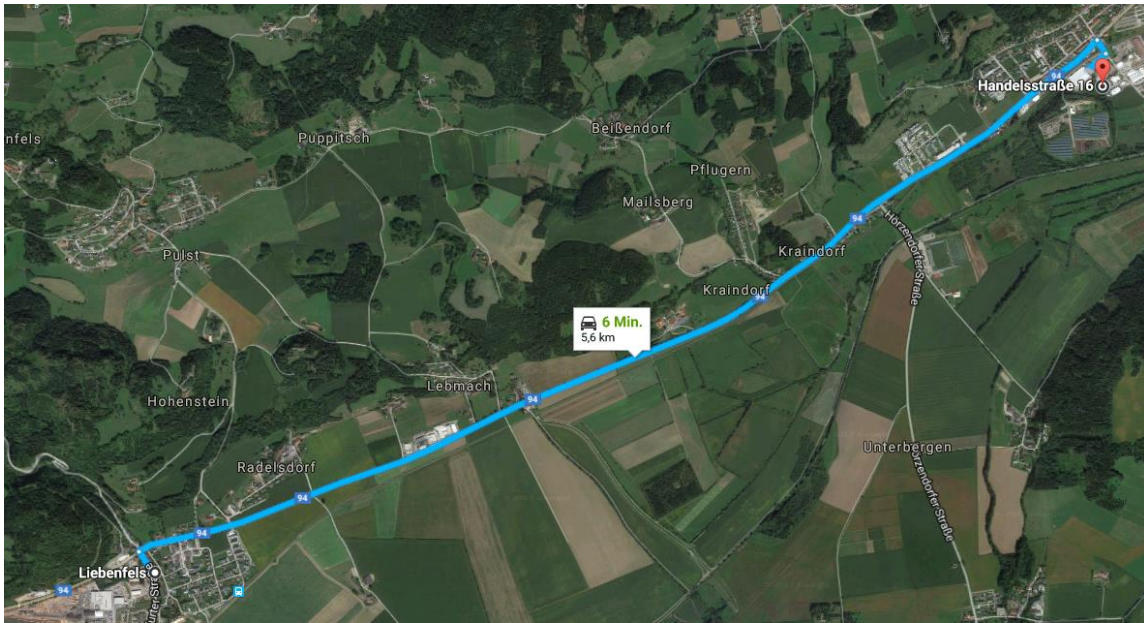

MTA Messtechnik GmbH

LOCATION

For your orientation you will find below a list of airports near our location – in accordance with their distance by car.

- Zurich, Switzerland 671 km
- Munich, Germany 405 km
- Vienna, Austria 348 km
- Venice, Italy 293 km
- Graz, Austria 148 km
- Ljubljana, Slovenia 121 km
- Klagenfurt, Austria 18 km

COMING FROM KLAGENFURT

- Exit St. Veit South (OBI)
- Klagenfurter Straße direction to the center
- Turn left into Schützenstraße - before the railway crossing

- At the end of the Schützenstraße turn right – then turn left into the Transportstraße
- At the end of the Transportstraße turn right to the Handelsstraße
- After the company TC Maschinenbau turn left and follow the street to the end – you have reached MTA Messtechnik GmbH

COMING FROM FRIESACH

- 1. Exit St. Veit
- Friesacher Straße direction to the center – straight ahead – till you see a JET petrol station
- Before the JET petrol station turn left and pass the railway crossing
- Before the company TC Maschinenbau turn right and follow the street to the end – you have reached MTA Messtechnik GmbH

COMING FROM LIEBENFELS/FELDKIRCHEN

- After the JET petrol station turn right and pass the railway crossing
- Before the company TC Maschinenbau turn right and follow the street to the end – you have reached MTA Messtechnik GmbH