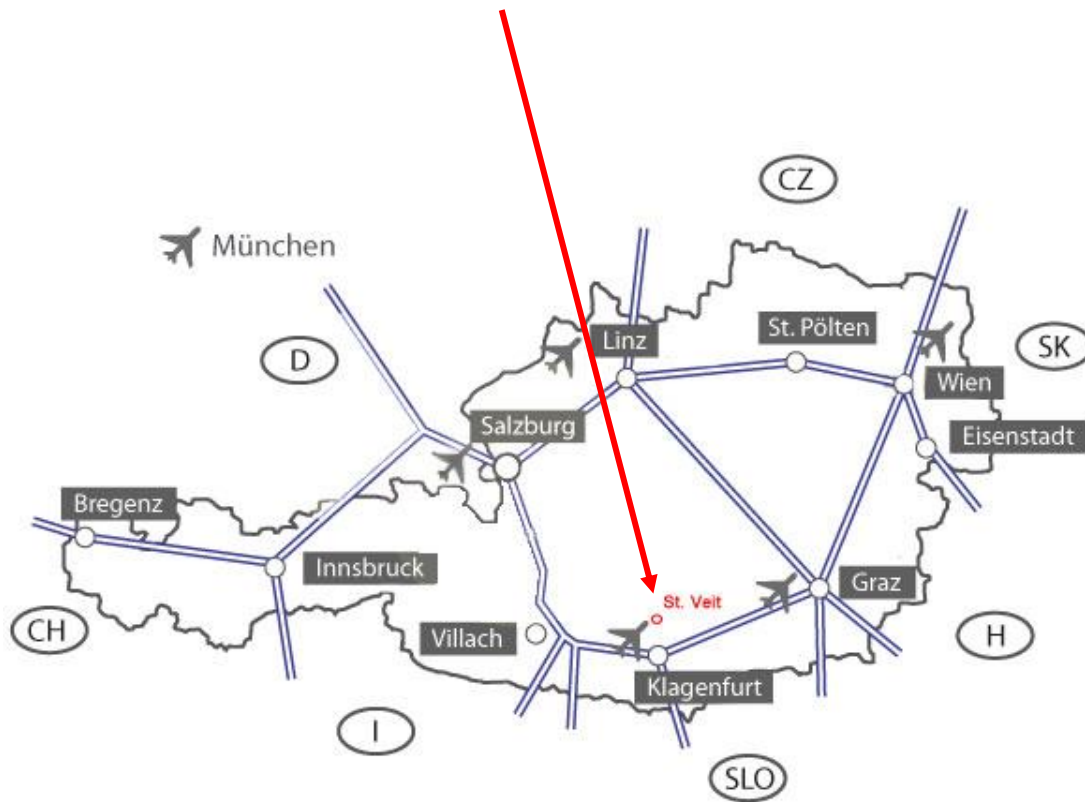

MTA Messtechnik GmbH

LOCATION

For your orientation you will find below a list of airports near our location – in accordance with their distance by car.

- Zurich, Switzerland 671 km
- Munich, Germany 405 km
- Vienna, Austria 348 km
- Venice, Italy 293 km
- Graz, Austria 148 km
- Ljubljana, Slovenia 121 km
- Klagenfurt, Austria 18 km

COMING FROM KLAGENFURT

- Exit St. Veit South (OBI)
- Klagenfurter Straße direction to the center
- Turn left into Schützenstraße - before the railway crossing

- At the end of the Schützenstraße turn right – then turn left into the Transportstraße
- At the end of the Transportstraße turn right to the Handelsstraße
- After the company TC Maschinenbau turn left and follow the street to the end – you have reached MTA Messtechnik GmbH

COMING FROM FRIESACH

- 1. Exit St. Veit
- Friesacher Straße direction to the center – straight ahead – till you see a JET petrol station
- Before the JET petrol station turn left and pass the railway crossing
- Before the company TC Maschinenbau turn right and follow the street to the end – you have reached MTA Messtechnik GmbH

COMING FROM LIEBENFELS/FELDKIRCHEN

- After the JET petrol station turn right and pass the railway crossing
- Before the company TC Maschinenbau turn right and follow the street to the end – you have reached MTA Messtechnik GmbH